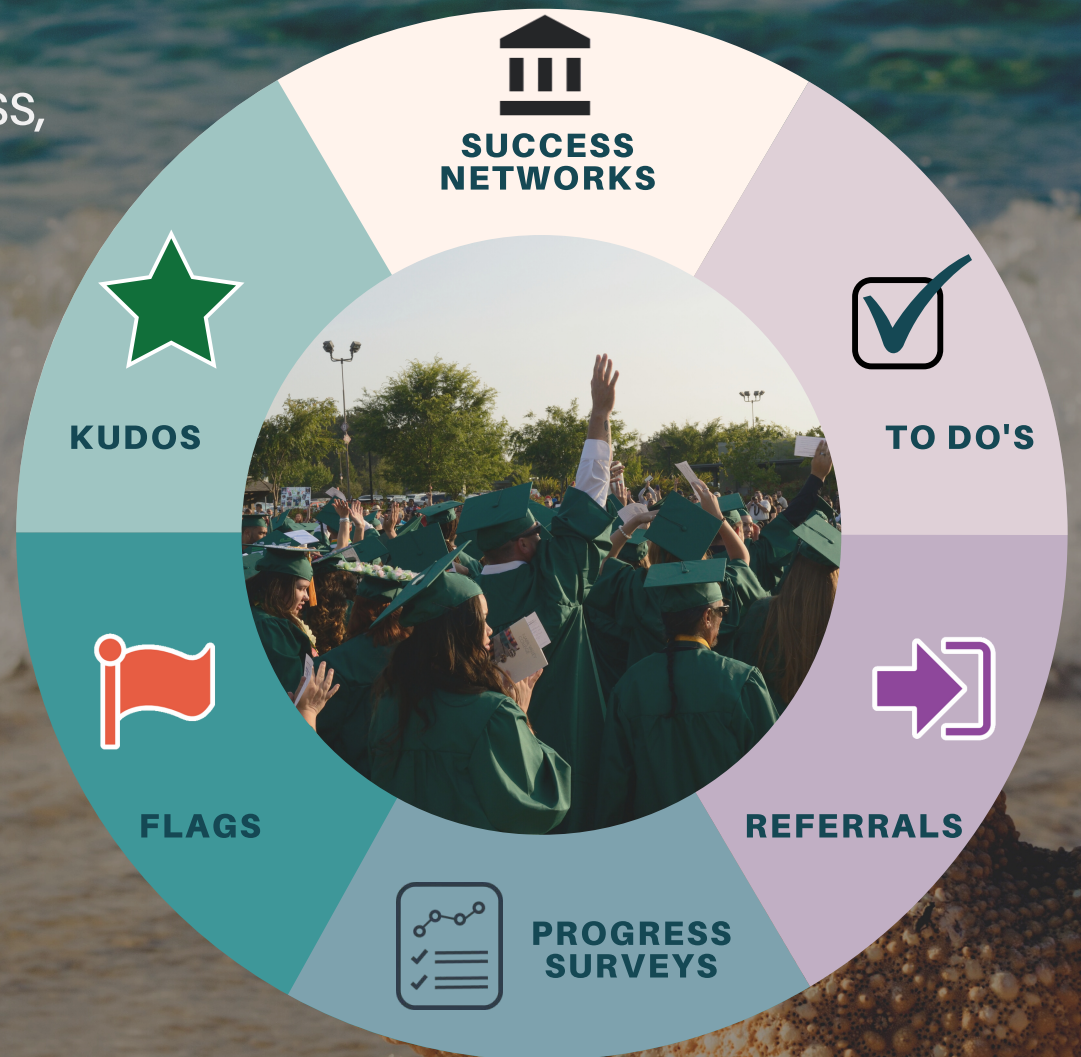

NAPA VALLEY COLLEGE
Starfish Early Alert

Ready to Starfish?

New tool to support student success, retention, and graduation rates:

- BUILD SUCCESS NETWORKS
- MONITOR STUDENT PROGRESS
- CLOSE LOOPS FOR STUDENTS

PHASE 1 STARFISH TOOLS:

GO LIVE DATE

SPRING 2021 - February 2nd 2021

<https://www.napavalley.edu/starfish>

Starfish@napavalley.edu